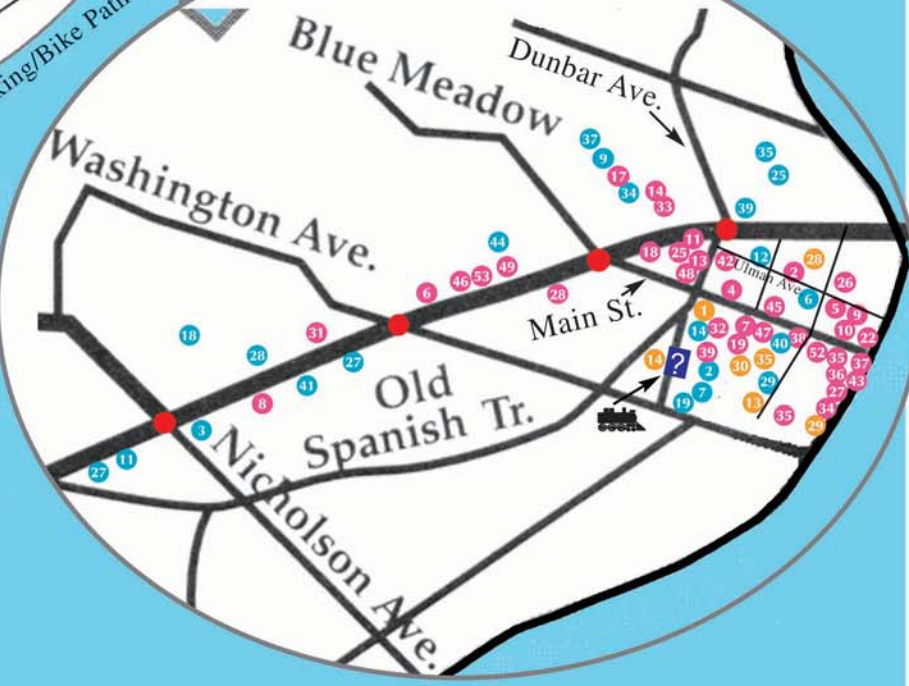

Picayune

Kiln

Diamondhead  
Resort

Stennis  
International  
Airport

Exit  
13

10

HOLLYWOOD  
Casino  
BAY ST. LOUIS, MS

603

Exit  
20

Exit  
24

10

Biloxi  
30 Miles

Pass  
Christian

Scenic  
Beach Blvd.

Walking/Bike Path

MAP KEY

- Tourist Information
- Restaurant locations
- Shop location
- Attraction location
- Golf course
- Casino